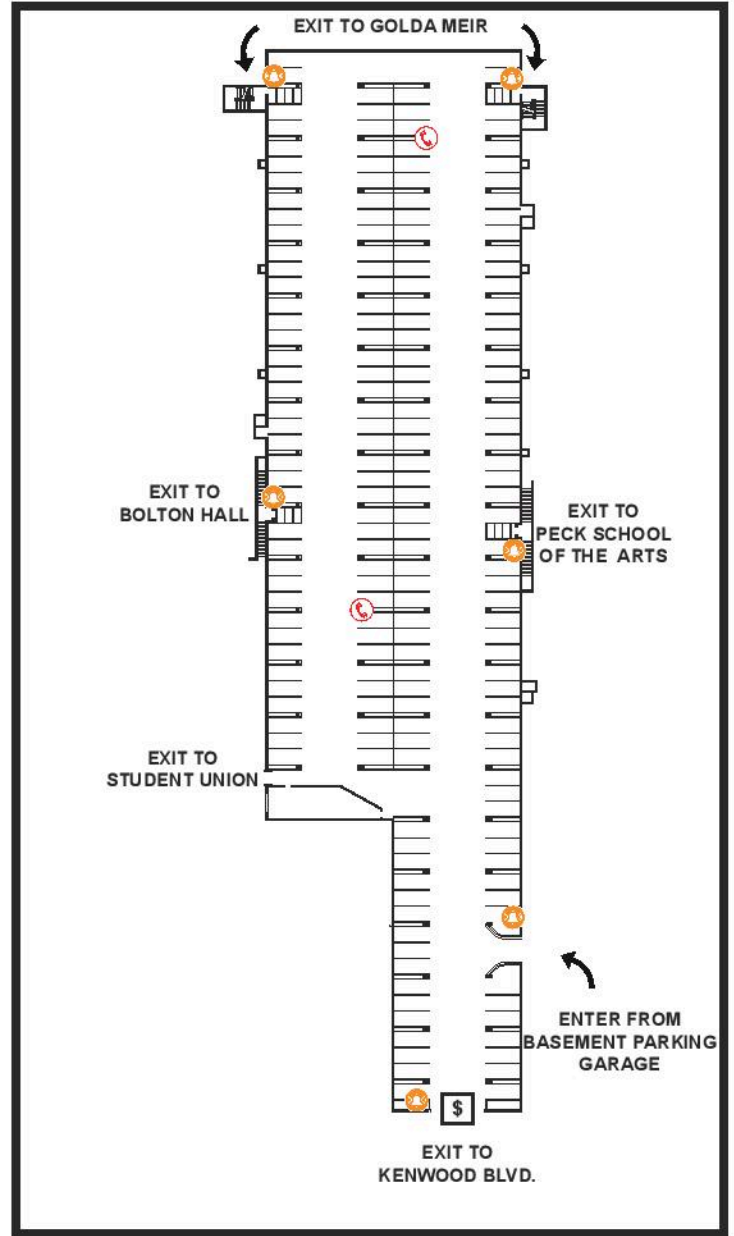

# Parking and Transit

## Student Union Parking Garage 2200 E Kenwood Blvd.

Basement Level Parking

Ground Level Parking

All unmarked spaces are available for public parking

-  Fire Alarm Pull Stations
-  Disabled Parking Only
-  Emergency Phone Location
-  Pay Station/Exit