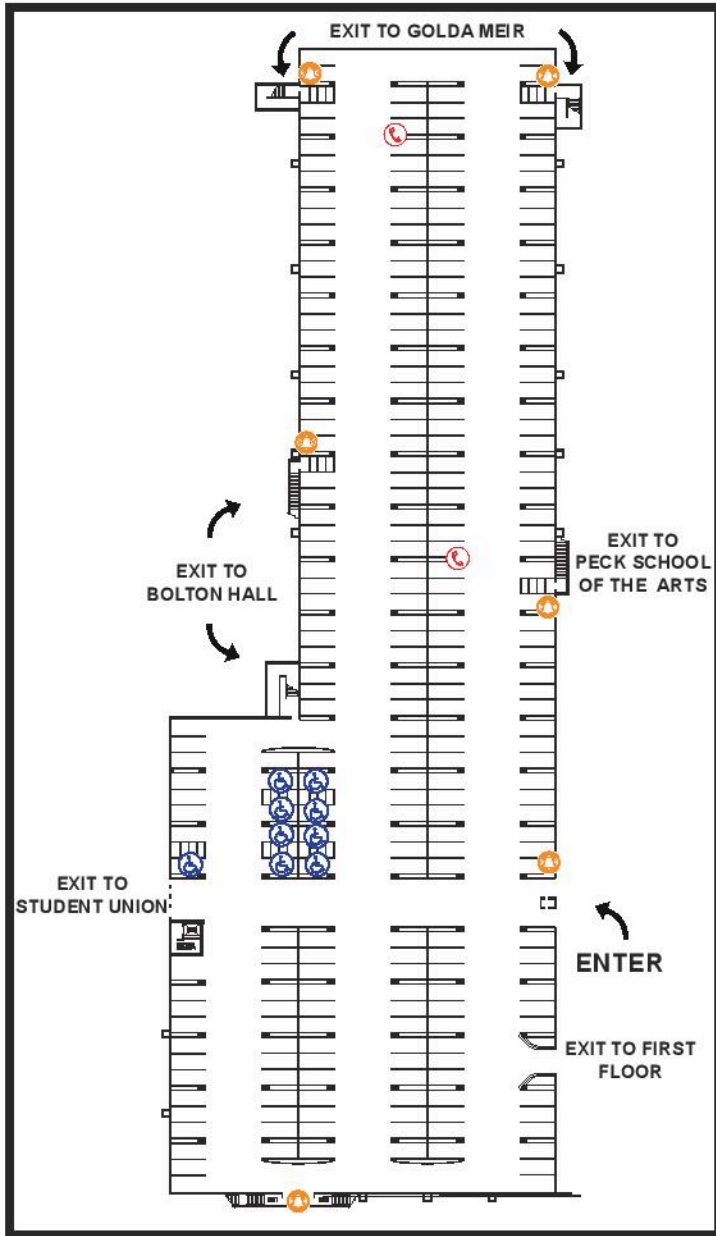

# Parking and Transit

## Student Union Parking Garage 2200 E Kenwood Blvd.

Basement Level Parking

Ground Level Parking

All unmarked spaces are available for public parking

-  Fire Alarm Pull Stations
-  Disabled Parking Only
-  Emergency Phone Location
-  Pay Station/Exit